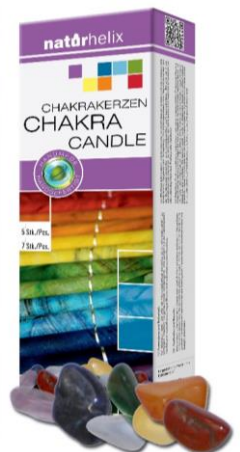

NATURHELIX SA
Available to retailers throughout Africa.

Gauze Filter

Security marking

Handmade

Hand made in Hungary
All natural aromatherapy

Include:

- Anis
- Eucalyptus
- Geranium
- Chamomile
- Nettle
- Lavender
- Crystal
- Natural
- Cinnamon
- Propolis
- Tea Tree
- Lemongrass
- Rosemary
- Thyme
- Peppermint

Package Information Leaflet

Protective Disc

Chakra Candles Available in Primary Chakra Spectrum
And Single colour sets

Also available with mineral (semi-precious stone infusion)
with or without the crystal