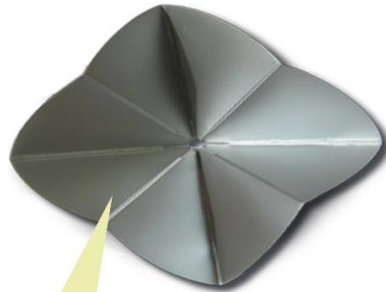

NATURHELIX SA
Available to retailers throughout Africa.

Gauze Filter

Security marking

Handmade

Hand made in Hungary
All natural aromatherapy

Include:

- Anis
- Eucalyptus
- Geranium
- Chamomile
- Nettle
- Lavender
- Crystal
- Natural
- Cinnamon
- Propolis
- Tea Tree
- Lemongrass
- Rosemary
- Thyme
- Peppermint

Package Information Leaflet

Protective Disc

Chakra Candles Available in Primary Chakra Spectrum
And Single colour sets

Also available with mineral (semi-precious stone infusion)
with or without the crystal